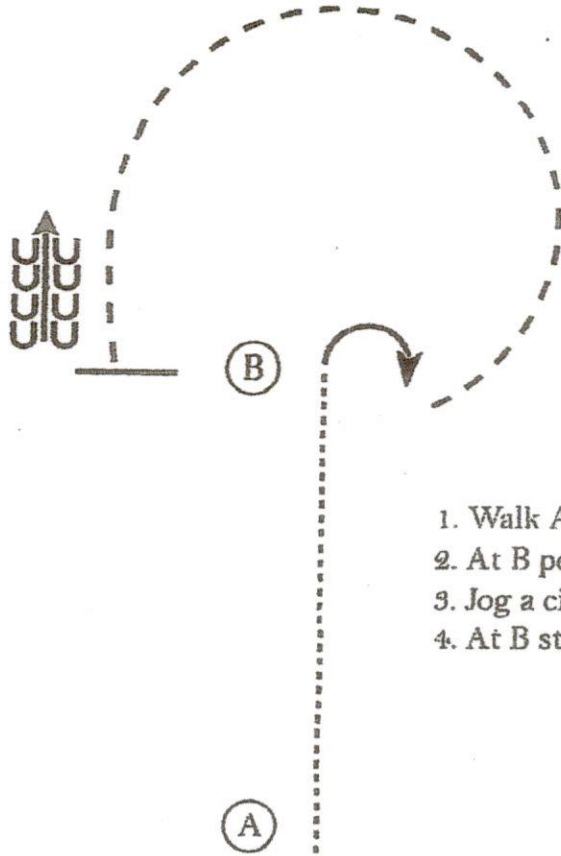

Candy Apple Classic AQHA Nasai and Open Show

Adult Walk Trot Equitation

Youth Walk/Trot Western Horsemanship

1. Walk A to B
2. At B perform a 90 degree turn to the right
3. Jog a circle around B - *English riders in adult eq will do posting trot*
4. At B stop and back 4 steps

Walk
Jog	-----
Extended Jog	-----
Lope	—————
Leg Yield	
Lead Change	—/—
Back	← U U U U
Marker	(B)
Sidepass	← - - - ←